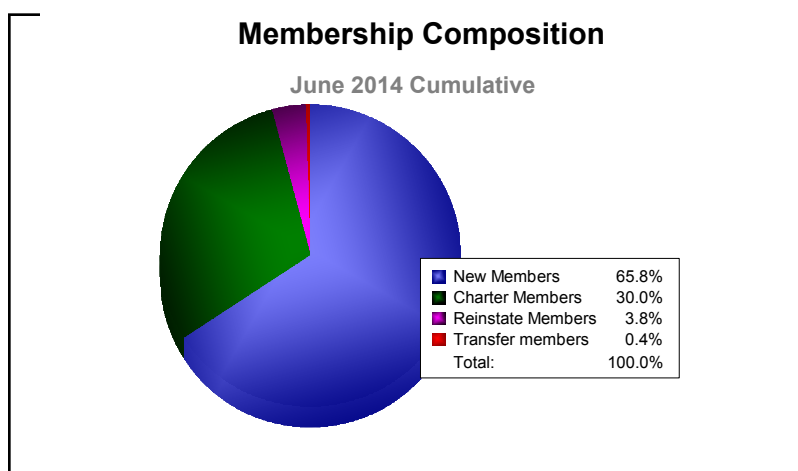

Year	New Clubs	Dropped Clubs	Gain/ Loss Clubs	New Members	Charter Members	Reinstate Members	Transfer Members	Total Member Added	Total Members Dropped	Gain/ Loss Members
2009-2010	9	0	9	297	215	11	2	525	-216	309
2010-2011	2	-1	1	153	60	64	3	280	-404	-124
2011-2012	4	-13	-9	168	123	48	2	341	-460	-119
2012-2013	5	-7	-2	183	141	67	0	391	-386	5
2013-2014	3	-3	0	156	71	9	1	237	-379	-142
<b>Average</b>	<b>5</b>	<b>-5</b>	<b>0</b>	<b>191</b>	<b>122</b>	<b>40</b>	<b>2</b>	<b>355</b>	<b>-369</b>	<b>-14</b>

Year	New Clubs	Dropped Clubs	Gain/ Loss Clubs	New Members	Charter Members	Reinstate Members	Transfer Members	Total Member Added	Total Members Dropped	Gain/ Loss Members
2009-2010	1	0	1	0	27	0	0	27	0	27
2010-2011	0	0	0	11	0	0	0	11	-15	-4
2011-2012	0	-1	-1	0	0	0	0	0	-23	-23
2012-2013	0	0	0	4	0	20	0	24	-10	14
2013-2014	0	0	0	2	1	4	0	7	-6	1
<b>Average</b>	<b>0</b>	<b>0</b>	<b>0</b>	<b>3</b>	<b>6</b>	<b>5</b>	<b>0</b>	<b>14</b>	<b>-11</b>	<b>3</b>