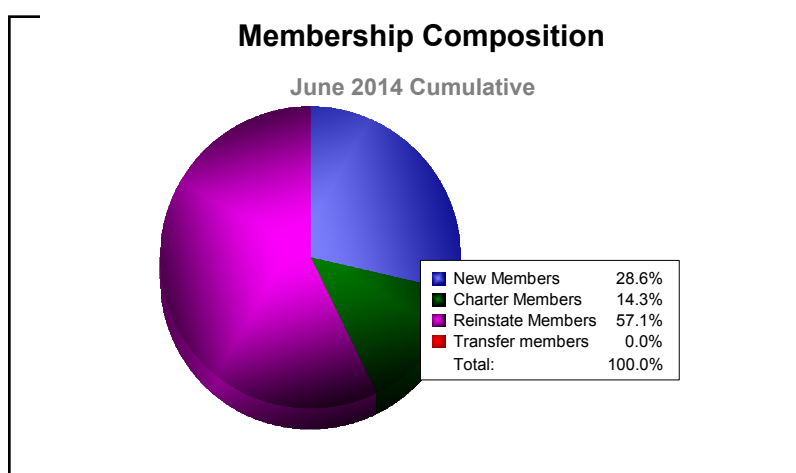

Year	New Clubs	Dropped Clubs	Gain/ Loss Clubs	New Members	Charter Members	Reinstate Members	Transfer Members	Total Member Added	Total Members Dropped	Gain/ Loss Members
2009-2010	9	0	9	297	215	11	2	525	-216	309
2010-2011	2	-1	1	153	60	64	3	280	-404	-124
2011-2012	4	-13	-9	168	123	48	2	341	-460	-119
2012-2013	5	-7	-2	183	141	67	0	391	-386	5
2013-2014	3	-3	0	156	71	9	1	237	-379	-142
<b>Average</b>	<b>5</b>	<b>-5</b>	<b>0</b>	<b>191</b>	<b>122</b>	<b>40</b>	<b>2</b>	<b>355</b>	<b>-369</b>	<b>-14</b>

Year	New Clubs	Dropped Clubs	Gain/ Loss Clubs	New Members	Charter Members	Reinstate Members	Transfer Members	Total Member Added	Total Members Dropped	Gain/ Loss Members
2009-2010	1	0	1	0	27	0	0	27	0	27
2010-2011	0	0	0	11	0	0	0	11	-15	-4
2011-2012	0	-1	-1	0	0	0	0	0	-23	-23
2012-2013	0	0	0	4	0	20	0	24	-10	14
2013-2014	0	0	0	2	1	4	0	7	-6	1
<b>Average</b>	<b>0</b>	<b>0</b>	<b>0</b>	<b>3</b>	<b>6</b>	<b>5</b>	<b>0</b>	<b>14</b>	<b>-11</b>	<b>3</b>