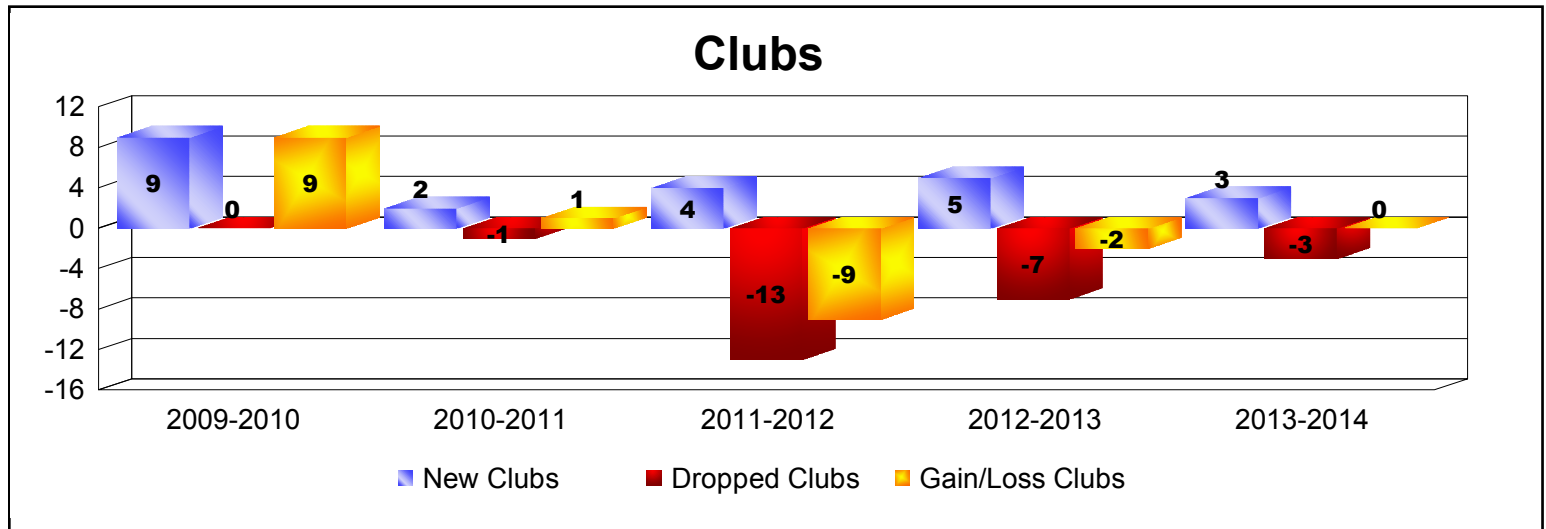

Year	New Clubs	Dropped Clubs	Gain/ Loss Clubs	New Members	Charter Members	Reinstate Members	Transfer Members	Total Member Added	Total Members Dropped	Gain/ Loss Members
2009-2010	9	0	9	297	215	11	2	525	-216	309
2010-2011	2	-1	1	153	60	64	3	280	-404	-124
2011-2012	4	-13	-9	168	123	48	2	341	-460	-119
2012-2013	5	-7	-2	183	141	67	0	391	-386	5
2013-2014	3	-3	0	156	71	9	1	237	-379	-142
<b>Average</b>	<b>5</b>	<b>-5</b>	<b>0</b>	<b>191</b>	<b>122</b>	<b>40</b>	<b>2</b>	<b>355</b>	<b>-369</b>	<b>-14</b>

Year	New Clubs	Dropped Clubs	Gain/ Loss Clubs	New Members	Charter Members	Reinstate Members	Transfer Members	Total Member Added	Total Members Dropped	Gain/ Loss Members
2009-2010	1	0	1	0	27	0	0	27	0	27
2010-2011	0	0	0	11	0	0	0	11	-15	-4
2011-2012	0	-1	-1	0	0	0	0	0	-23	-23
2012-2013	0	0	0	4	0	20	0	24	-10	14
2013-2014	0	0	0	2	1	4	0	7	-6	1
<b>Average</b>	<b>0</b>	<b>0</b>	<b>0</b>	<b>3</b>	<b>6</b>	<b>5</b>	<b>0</b>	<b>14</b>	<b>-11</b>	<b>3</b>