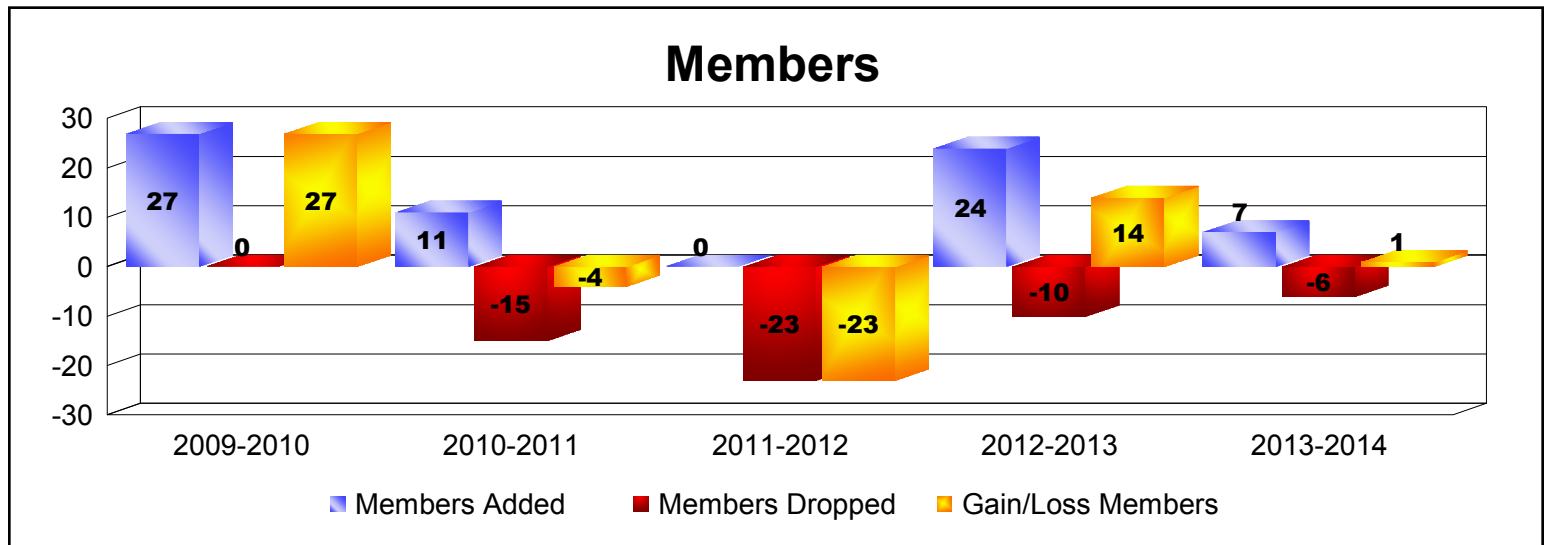

Year	New Clubs	Dropped Clubs	Gain/ Loss Clubs	New Members	Charter Members	Reinstate Members	Transfer Members	Total Member Added	Total Members Dropped	Gain/ Loss Members
2009-2010	9	0	9	297	215	11	2	525	-216	309
2010-2011	2	-1	1	153	60	64	3	280	-404	-124
2011-2012	4	-13	-9	168	123	48	2	341	-460	-119
2012-2013	5	-7	-2	183	141	67	0	391	-386	5
2013-2014	3	-3	0	156	71	9	1	237	-379	-142
<b>Average</b>	<b>5</b>	<b>-5</b>	<b>0</b>	<b>191</b>	<b>122</b>	<b>40</b>	<b>2</b>	<b>355</b>	<b>-369</b>	<b>-14</b>

Year	New Clubs	Dropped Clubs	Gain/ Loss Clubs	New Members	Charter Members	Reinstate Members	Transfer Members	Total Member Added	Total Members Dropped	Gain/ Loss Members
2009-2010	1	0	1	0	27	0	0	27	0	27
2010-2011	0	0	0	11	0	0	0	11	-15	-4
2011-2012	0	-1	-1	0	0	0	0	0	-23	-23
2012-2013	0	0	0	4	0	20	0	24	-10	14
2013-2014	0	0	0	2	1	4	0	7	-6	1
<b>Average</b>	<b>0</b>	<b>0</b>	<b>0</b>	<b>3</b>	<b>6</b>	<b>5</b>	<b>0</b>	<b>14</b>	<b>-11</b>	<b>3</b>