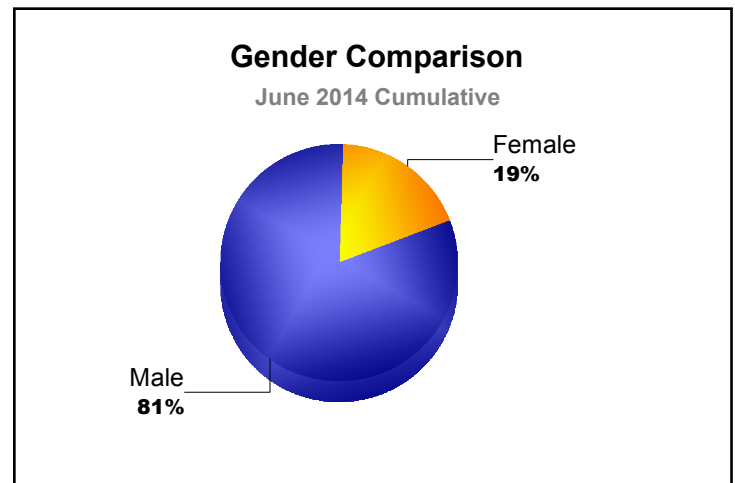

Year	New Clubs	Dropped Clubs	Gain/ Loss Clubs	New Members	Charter Members	Reinstate Members	Transfer Members	Total Member Added	Total Members Dropped	Gain/ Loss Members
2009-2010	9	0	9	297	215	11	2	525	-216	309
2010-2011	2	-1	1	153	60	64	3	280	-404	-124
2011-2012	4	-13	-9	168	123	48	2	341	-460	-119
2012-2013	5	-7	-2	183	141	67	0	391	-386	5
2013-2014	3	-3	0	156	71	9	1	237	-379	-142
<b>Average</b>	<b>5</b>	<b>-5</b>	<b>0</b>	<b>191</b>	<b>122</b>	<b>40</b>	<b>2</b>	<b>355</b>	<b>-369</b>	<b>-14</b>