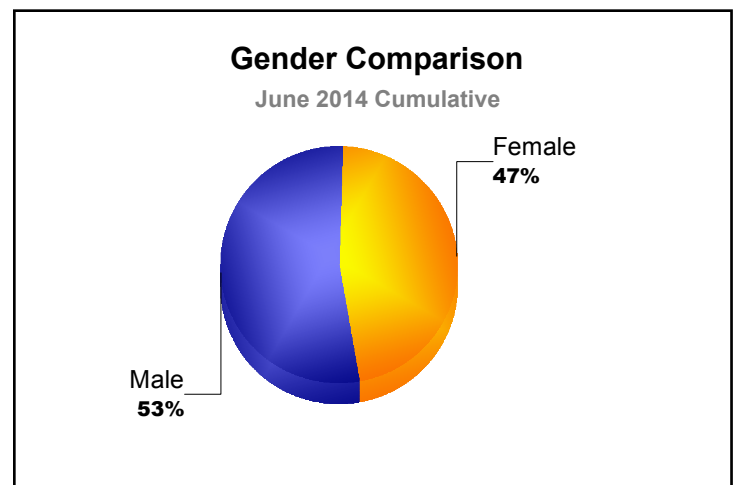

Year	New Clubs	Dropped Clubs	Gain/ Loss Clubs	New Members	Charter Members	Reinstate Members	Transfer Members	Total Member Added	Total Members Dropped	Gain/ Loss Members
2009-2010	1	0	1	0	27	0	0	27	0	27
2010-2011	0	0	0	11	0	0	0	11	-15	-4
2011-2012	0	-1	-1	0	0	0	0	0	-23	-23
2012-2013	0	0	0	4	0	20	0	24	-10	14
2013-2014	0	0	0	2	1	4	0	7	-6	1
Average	0	0	0	3	6	5	0	14	-11	3