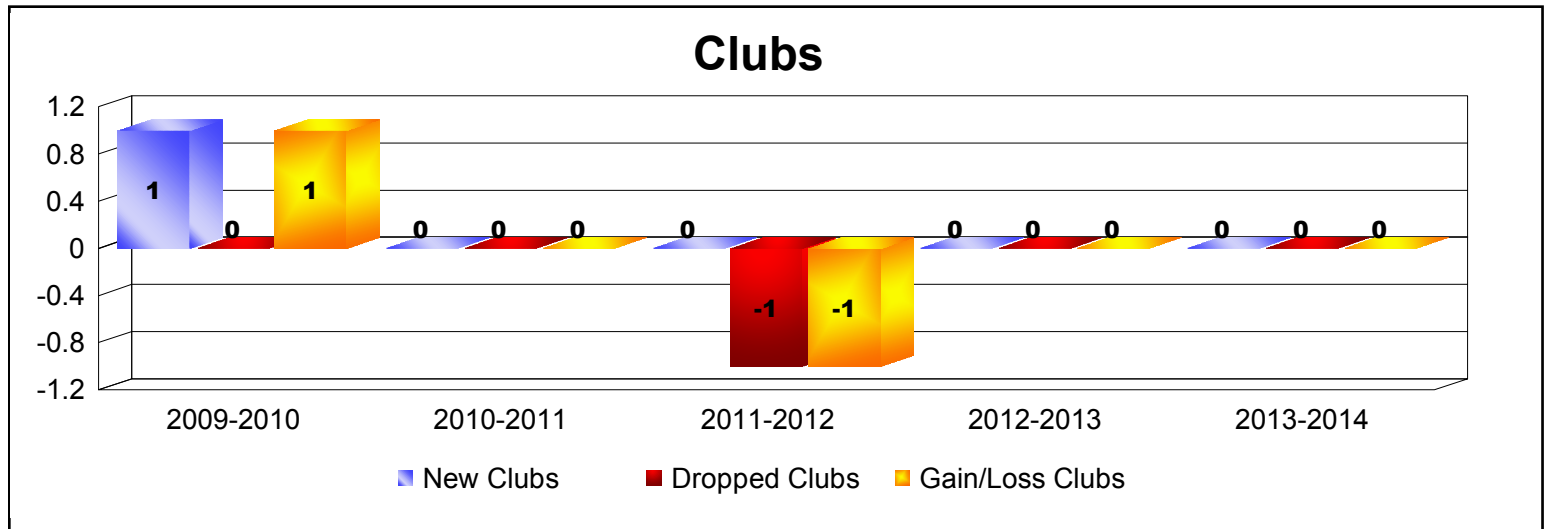

Year	New Clubs	Dropped Clubs	Gain/ Loss Clubs	New Members	Charter Members	Reinstate Members	Transfer Members	Total Member Added	Total Members Dropped	Gain/ Loss Members
2009-2010	9	0	9	297	215	11	2	525	-216	309
2010-2011	2	-1	1	153	60	64	3	280	-404	-124
2011-2012	4	-13	-9	168	123	48	2	341	-460	-119
2012-2013	5	-7	-2	183	141	67	0	391	-386	5
2013-2014	3	-3	0	156	71	9	1	237	-379	-142
<b>Average</b>	<b>5</b>	<b>-5</b>	<b>0</b>	<b>191</b>	<b>122</b>	<b>40</b>	<b>2</b>	<b>355</b>	<b>-369</b>	<b>-14</b>

Year	New Clubs	Dropped Clubs	Gain/ Loss Clubs	New Members	Charter Members	Reinstate Members	Transfer Members	Total Member Added	Total Members Dropped	Gain/ Loss Members
2009-2010	1	0	1	0	27	0	0	27	0	27
2010-2011	0	0	0	11	0	0	0	11	-15	-4
2011-2012	0	-1	-1	0	0	0	0	0	-23	-23
2012-2013	0	0	0	4	0	20	0	24	-10	14
2013-2014	0	0	0	2	1	4	0	7	-6	1
<b>Average</b>	<b>0</b>	<b>0</b>	<b>0</b>	<b>3</b>	<b>6</b>	<b>5</b>	<b>0</b>	<b>14</b>	<b>-11</b>	<b>3</b>