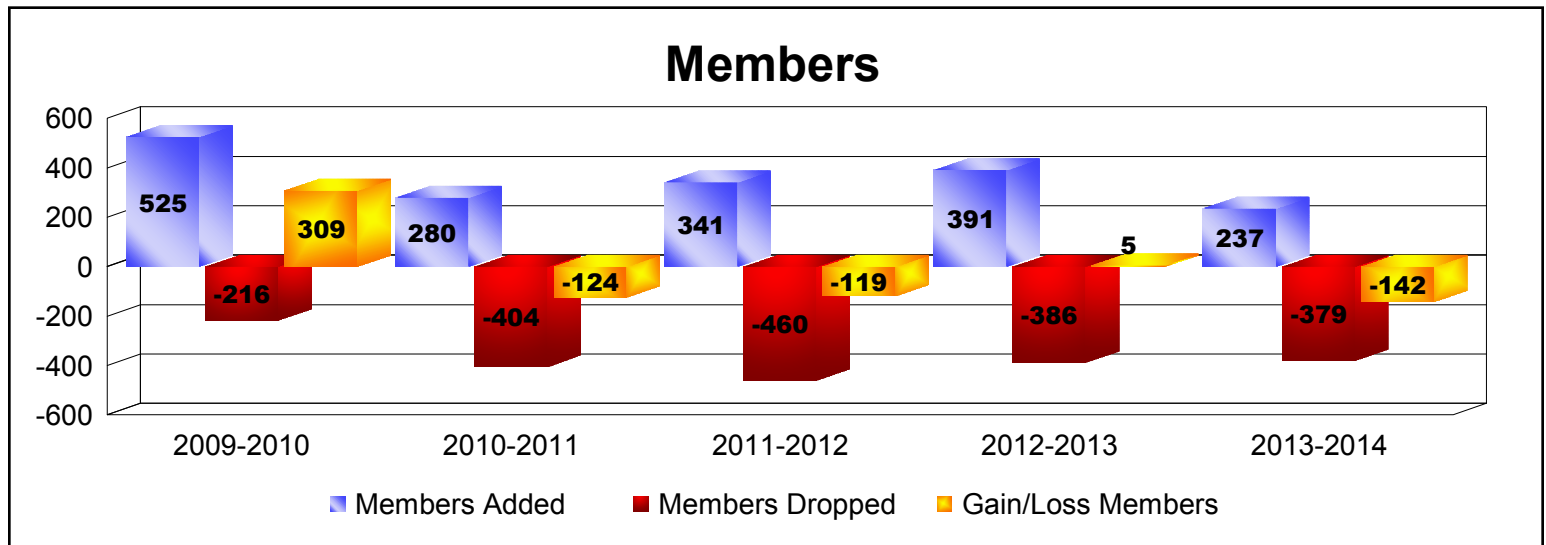

Year	New Clubs	Dropped Clubs	Gain/ Loss Clubs	New Members	Charter Members	Reinstate Members	Transfer Members	Total Member Added	Total Members Dropped	Gain/ Loss Members
2009-2010	9	0	9	297	215	11	2	525	-216	309
2010-2011	2	-1	1	153	60	64	3	280	-404	-124
2011-2012	4	-13	-9	168	123	48	2	341	-460	-119
2012-2013	5	-7	-2	183	141	67	0	391	-386	5
2013-2014	3	-3	0	156	71	9	1	237	-379	-142
<b>Average</b>	<b>5</b>	<b>-5</b>	<b>0</b>	<b>191</b>	<b>122</b>	<b>40</b>	<b>2</b>	<b>355</b>	<b>-369</b>	<b>-14</b>

Year	New Clubs	Dropped Clubs	Gain/ Loss Clubs	New Members	Charter Members	Reinstate Members	Transfer Members	Total Member Added	Total Members Dropped	Gain/ Loss Members
2009-2010	1	0	1	0	27	0	0	27	0	27
2010-2011	0	0	0	11	0	0	0	11	-15	-4
2011-2012	0	-1	-1	0	0	0	0	0	-23	-23
2012-2013	0	0	0	4	0	20	0	24	-10	14
2013-2014	0	0	0	2	1	4	0	7	-6	1
<b>Average</b>	<b>0</b>	<b>0</b>	<b>0</b>	<b>3</b>	<b>6</b>	<b>5</b>	<b>0</b>	<b>14</b>	<b>-11</b>	<b>3</b>